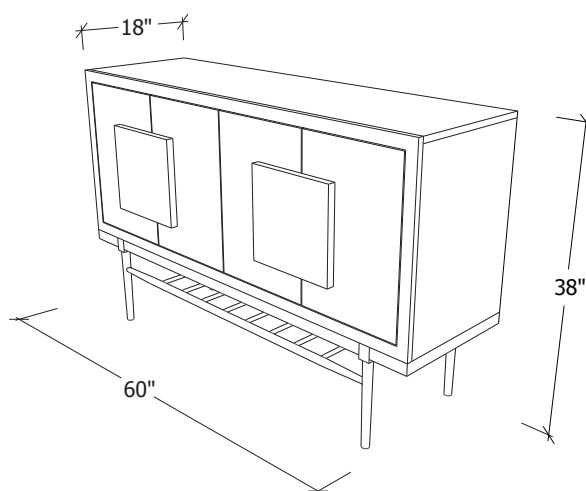

Maple Hill Buffet

Solid Wood, Sustainable and Made in the U.S.A.

© John Strauss Furniture Design 2019

Shown: GB1401
Wood: Maple
Case, Base & Handles: Rich Tobacco
Doors: True White
Handles: Non-Standard, Arizona Inn

GB1401
W: 60" D: 18" H: 38"

*Available without spindle base.
Maple Hill Square handles standard.
Available without handles.*

Custom finish, size, and configuration changes available upon request.

BUFFET

Green Bay Collection